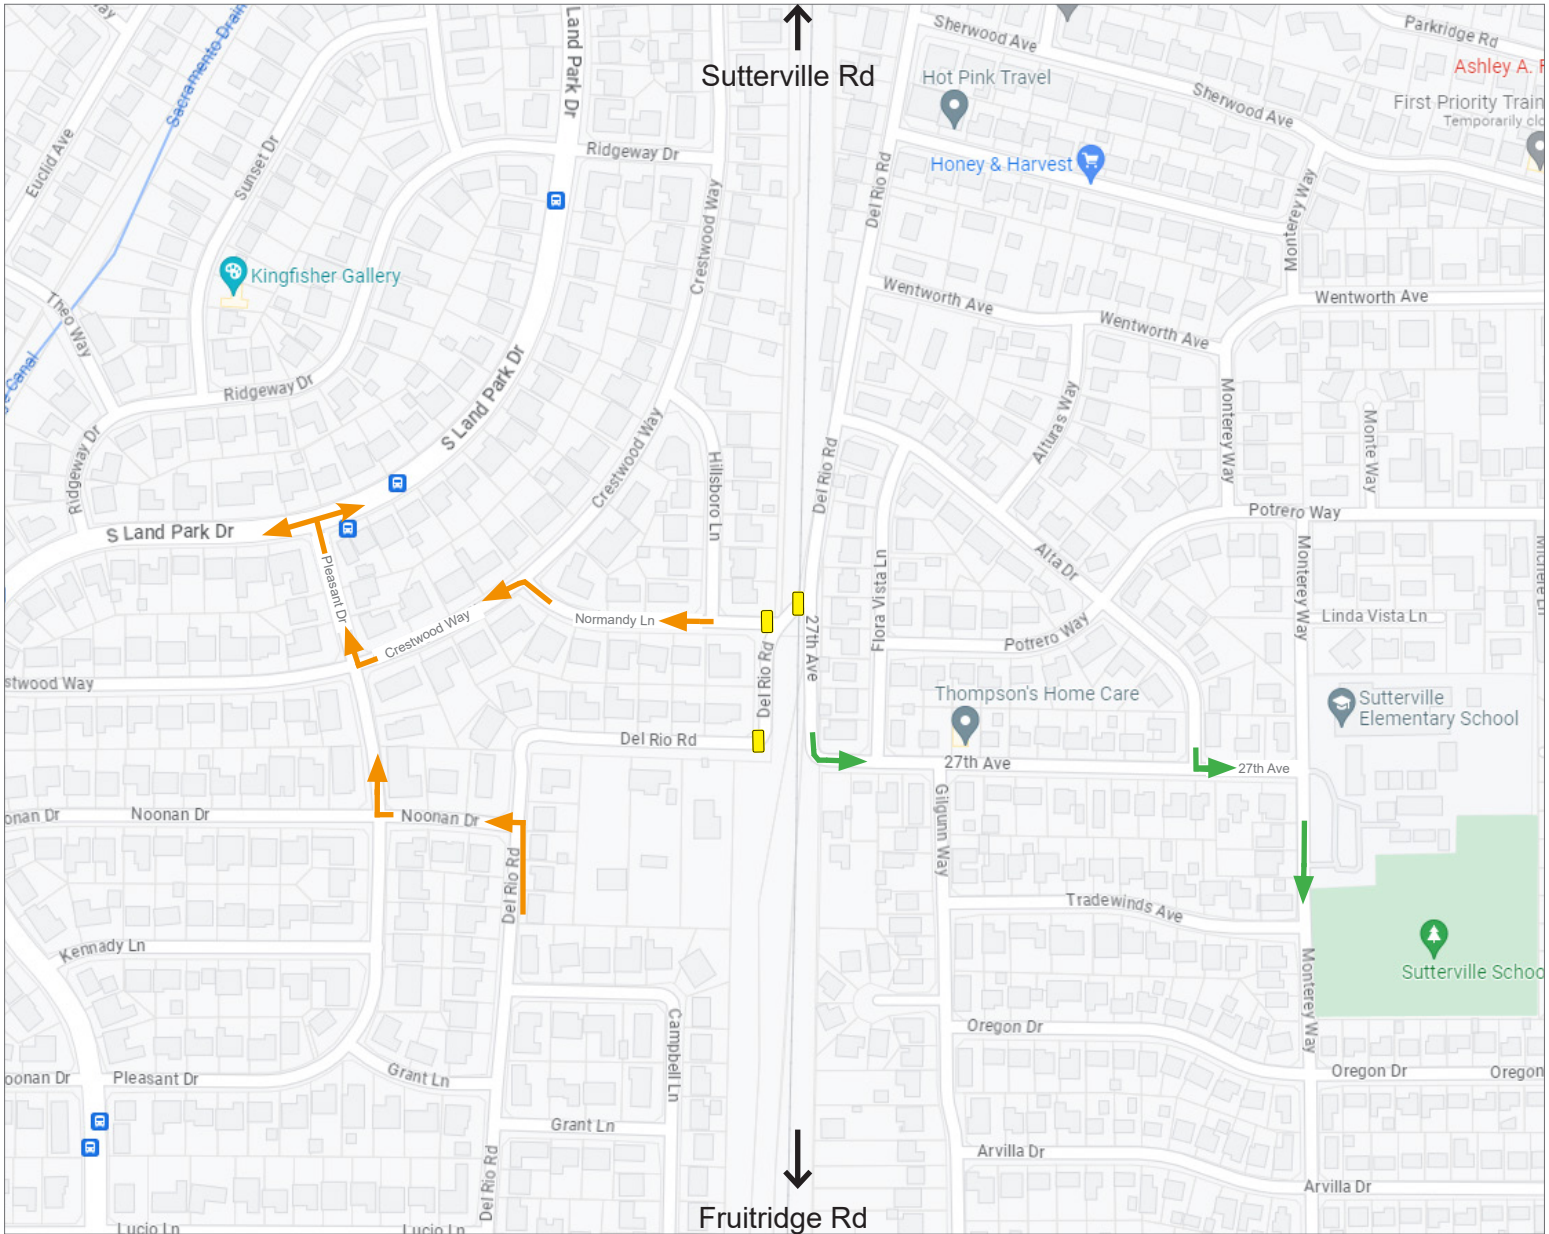

Detour routes for closure of
Del Rio Rd. at 27th Ave.
August 7, 2023 - August 21, 2023

Portable Changeable
Message Sign at the
intersection of

South Land Park and
Sutterville Roads

LEGEND

	ROAD CLOSED
	DETOUR
